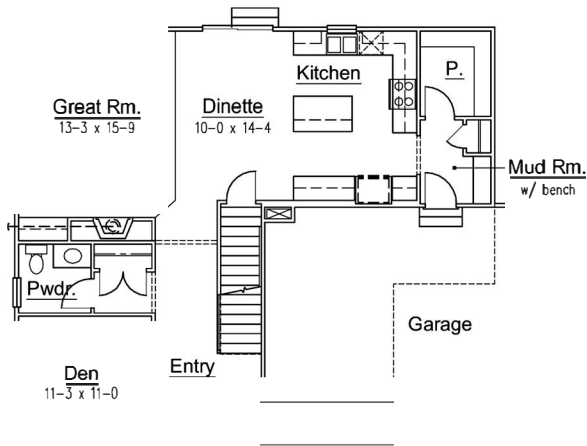

GILMORE

Renderings are artist's conception only. Some optional features may be shown.

TOTAL
2266 sq ft

4 Bdrms
2.5 Bath

Main: 1051 sq ft

Upper: 1215 sq ft

TAMMYHECKART
-real estate team-
RE/MAX CONCEPTS

515-778-8807