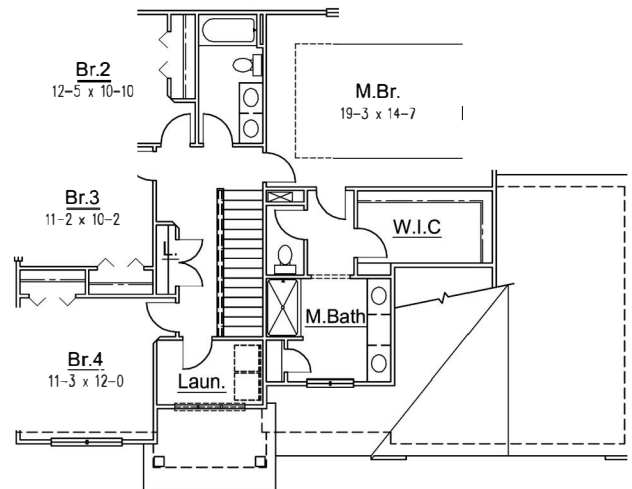

GILMORE

Renderings are artist's conception only. Some optional features may be shown.

TOTAL
2266 sq ft

4 Bdrms
2.5 Bath

Main: 1051 sq ft

Upper: 1215 sq ft

TAMMYHECKART
-real estate team-
RE/MAX CONCEPTS

515-778-8807